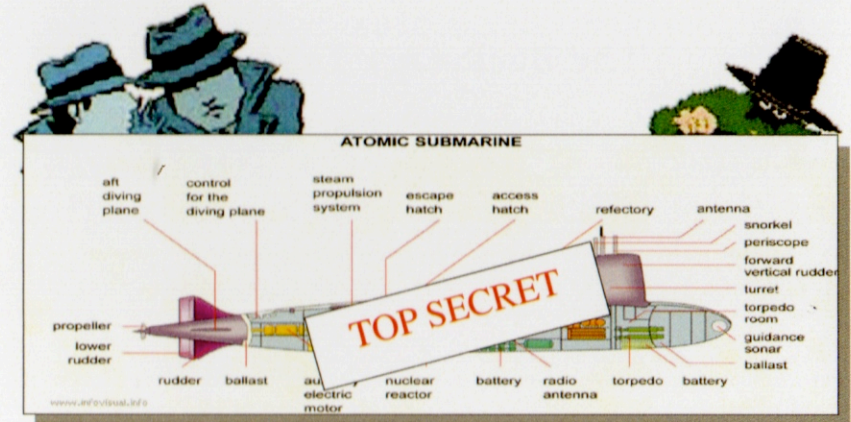

St Peter, East Bridgford's 13th Century church

East Bridgford Drama Group

Presents

SLËËPERS AWAKE !

*A comedy by
Alan Griffiths*

Tuesday 16th-Saturday 20th November 2010

For Your Eyes Only

SLEEPERS AWAKE!